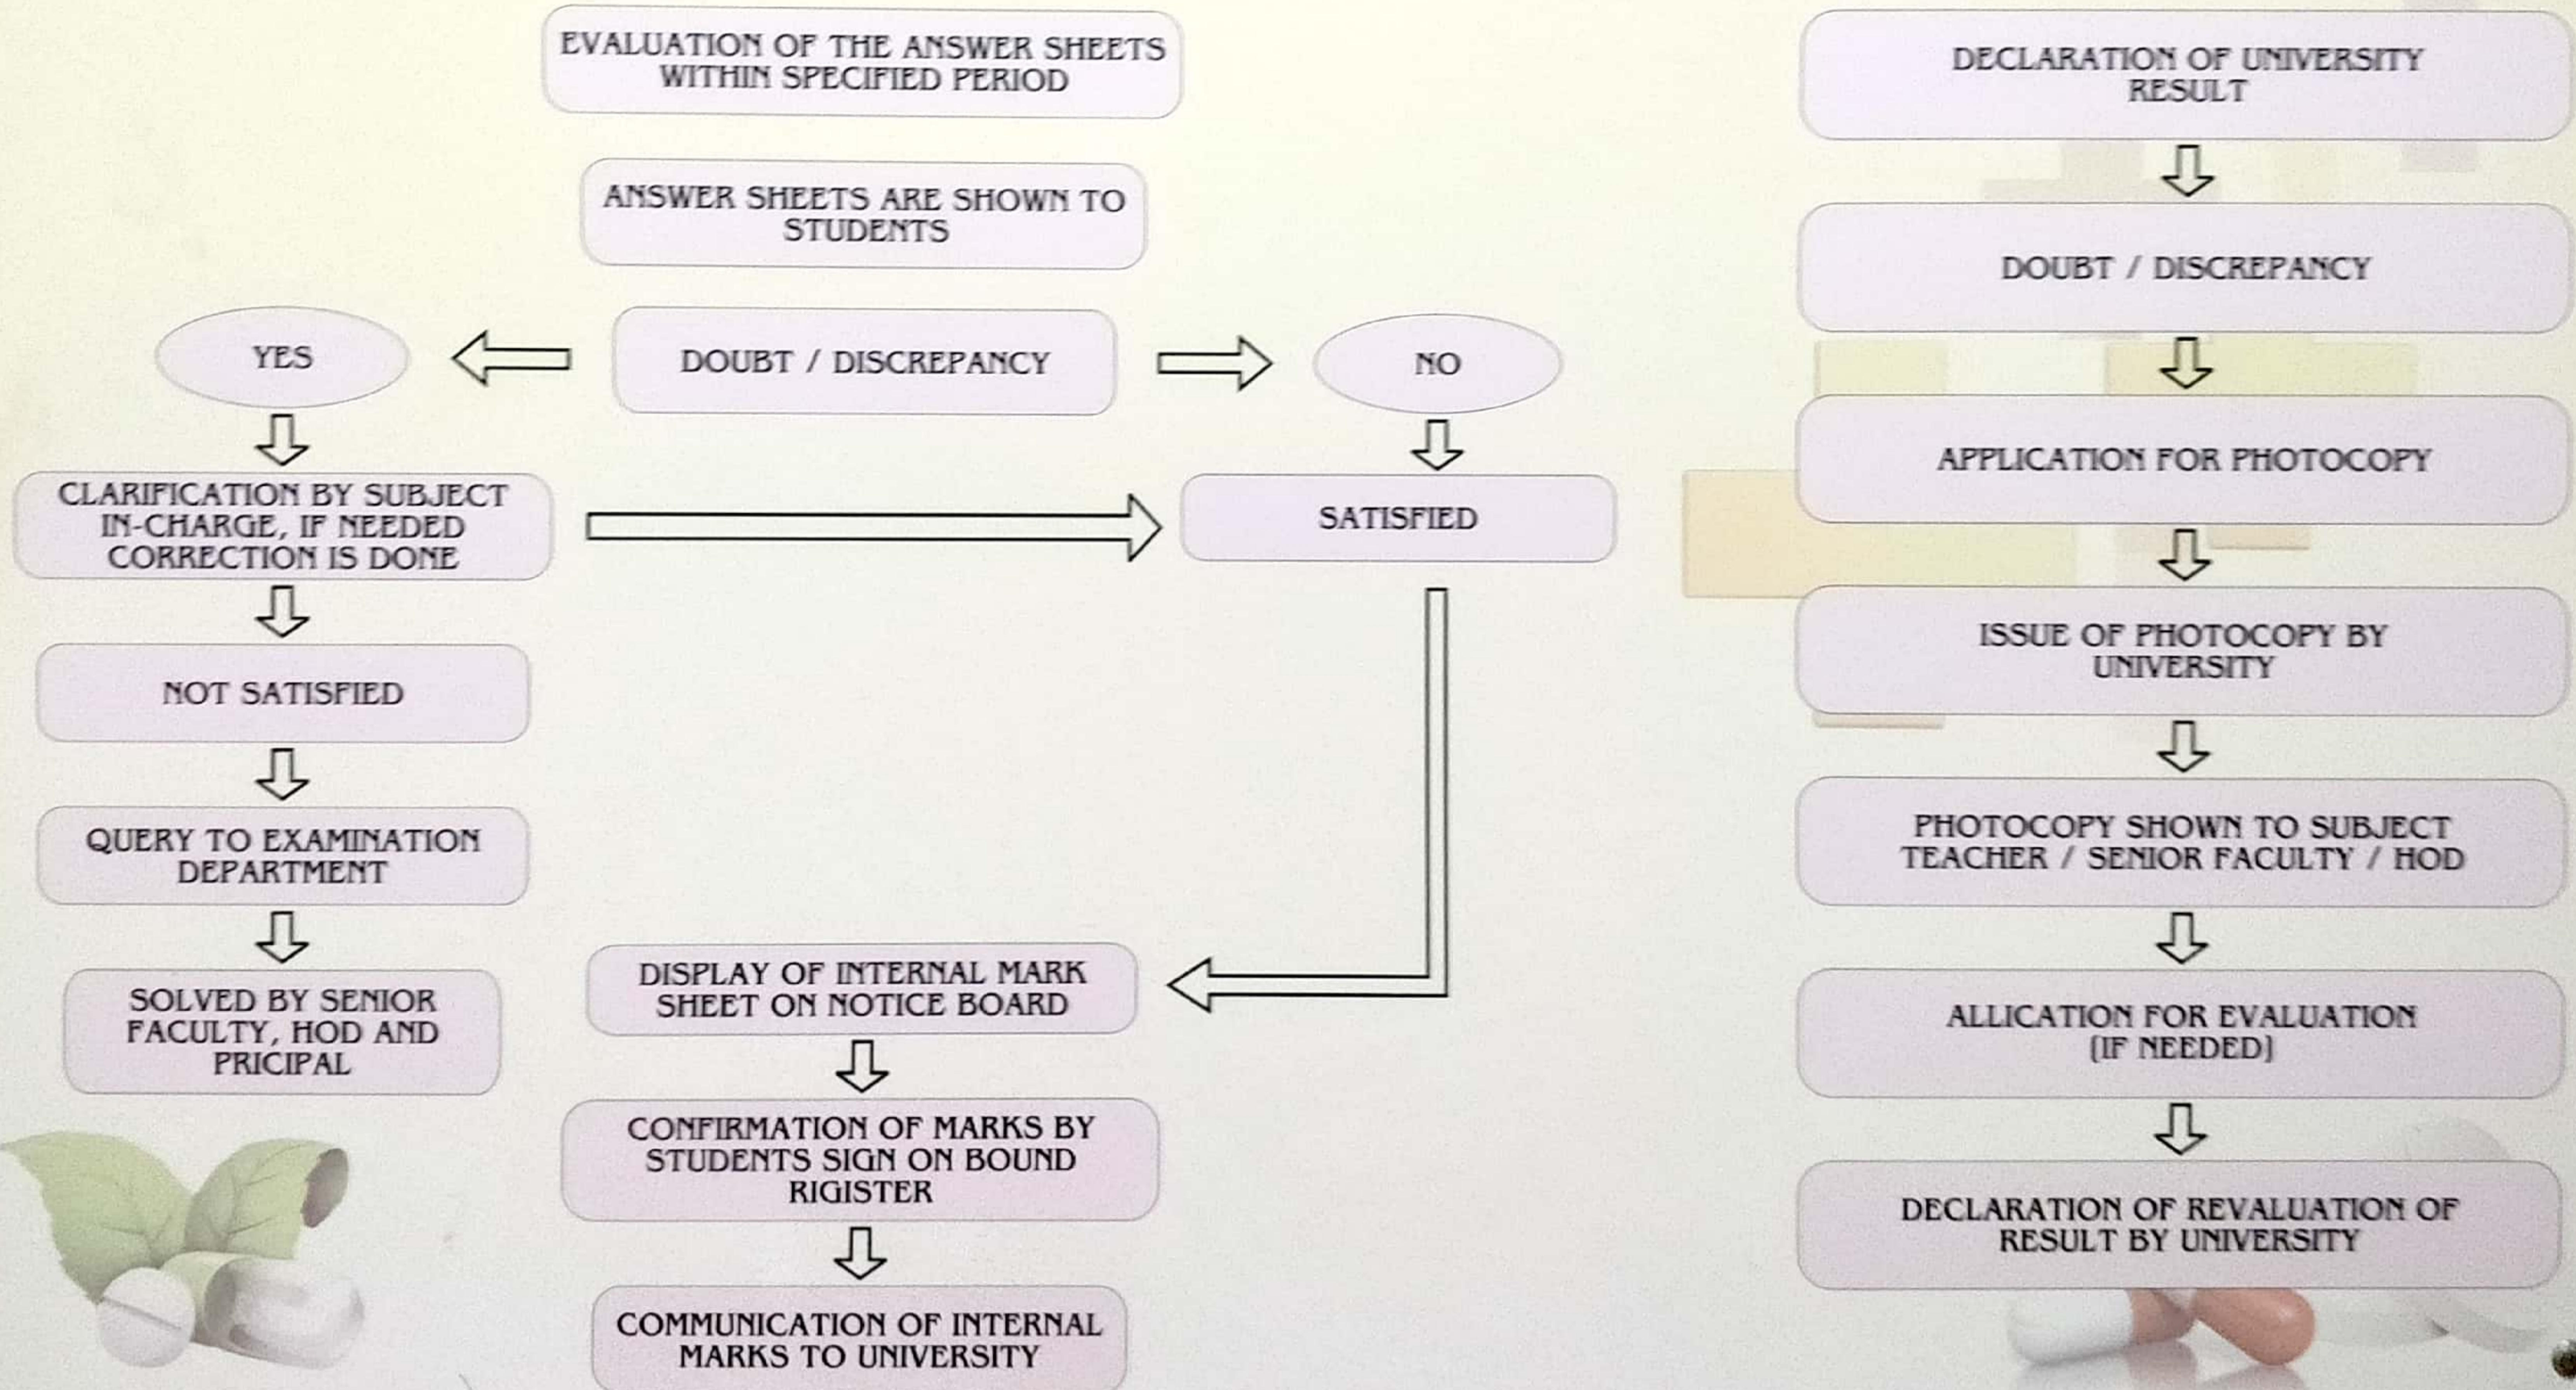

Shree Chanakya Education Society's
INDIRA COLLEGE OF PHARMACY, PUNE

[Affiliated to Savitribai Phule Pune University, Approved by AICTE, New Delhi, Pharmacy Council of India & Government of Maharashtra]

EXAM GRIEVANCE

(FOR INTERNAL EXAMINATIONS)

(FOR EXTERNAL EXAMINATIONS)

EXAM GRIEVANCE

www.indiraicp.edu.in