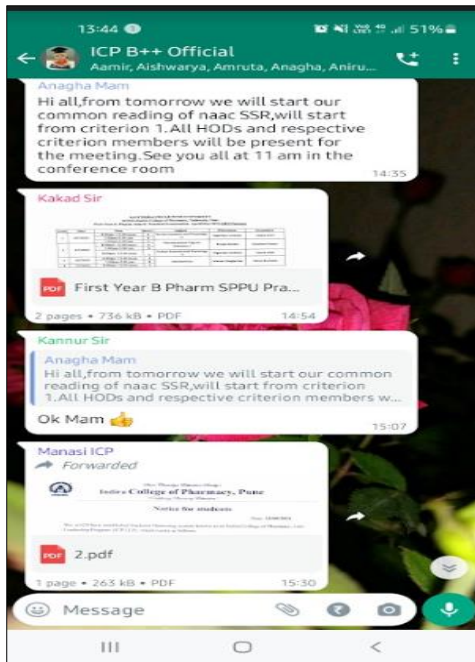

First Aid Kits

Dust Bins at Various places

Shree Chanakya Education Society's
Indira College of Pharmacy, Pune
"Redefining Pharmacy Education"

Approved by PCI, AICTE, New Delhi, Affiliated to SPPU & MSBTE, Recognized by Govt. of Maharashtra

Solid Waste collection Vehicle

What's app group photos

Email for official notice circulation

➤ **Liquid waste management:**

- **Sewage Treatment Plant (STP) water used for gardening**

Shree Chanakya Education Society's
Indira College of Pharmacy, Pune
"Redefining Pharmacy Education"